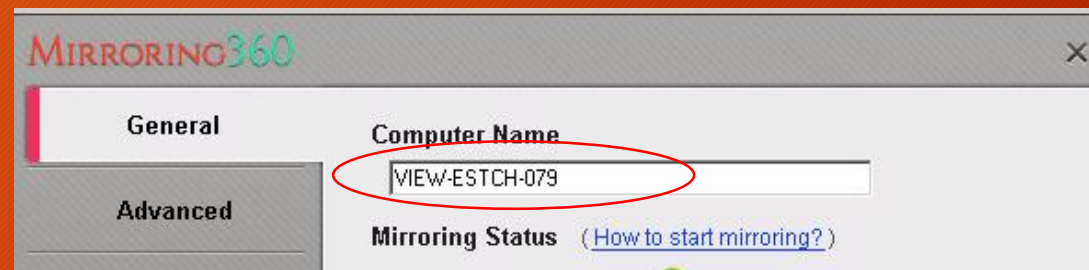

Cancel **OK**

MIRRORING360

General

Computer Name: VIEW-ESTCH-079

Mirroring Status ([How to start mirroring?](#))

- iPhone / iPad ✓ Ready
- Chromebook / PC / Mac ✓ Ready

Mirroring Assist ([What's this?](#))

Mirroring ID: **797-323-645** [Get a new code](#)

Mirroring Assist

OK **Cancel**

*On your iPad

Plainedge Mirroring 360

6) In the Mirroring Assist App select the Computer Name

*On your iPad

Plainedge Mirroring 360

7) Swipe up for Airplay and scroll to your 'Computer Name'. Swipe mirroring on so it turns green.

Plainedge Mirroring 360

Your device should be connected and showing on your computer screen. If you have any questions, feel free to put in a ticket.

The screenshot displays a Windows desktop environment with a blue background. The taskbar at the bottom includes the Start button and icons for Internet Explorer, Google Chrome, VLC media player, and a red 'S' icon. The desktop contains several icons: Libraries, Easy Interactive..., VLC media player, Recycle Bin, Excel 2013, Word 2013, Internet Shortcuts, Google Chrome, Desktops random, Gradebook Login, Internet Explorer, Mozilla Firefox, Application Shortcuts, Disconnect From VMware, and PowerPoint 2013. A window titled 'Kevin's iPhone' is open, mirroring an iPhone screen. The iPhone screen shows a Facebook page for 'Plainedge UFSD School' with 868 likes and a video thumbnail of a school event.