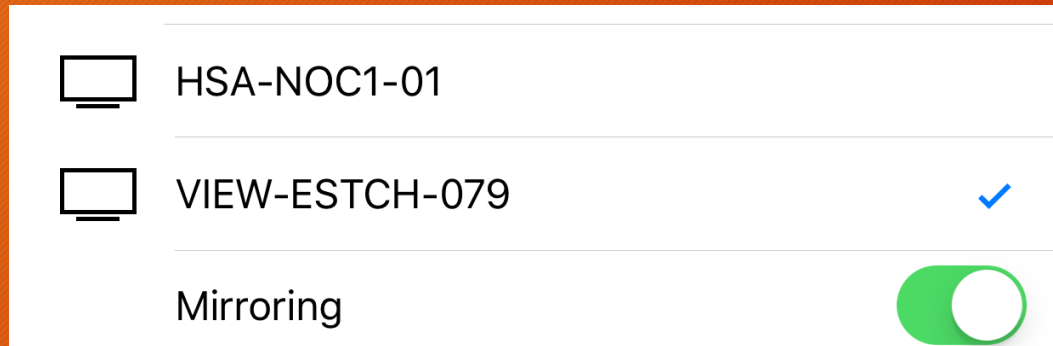

Cancel **OK**

MIRRORING360

General

Computer Name: VIEW-ESTCH-079

Mirroring Status ([How to start mirroring?](#))

- iPhone / iPad ✓ Ready
- Chromebook / PC / Mac ✓ Ready

Mirroring Assist ([What's this?](#))

Mirroring ID: **797-323-645** [Get a new code](#)

Mirroring Assist

OK **Cancel**

*On your iPad

Plainedge Mirroring 360

6) In the Mirroring Assist App select the Computer Name

*On your iPad

Plainedge Mirroring 360

7) Swipe up for Airplay and scroll to your 'Computer Name'. Swipe mirroring on so it turns green.

Plainedge Mirroring 360

Your device should be connected and showing on your computer screen. If you have any questions, feel free to put in a ticket.

The screenshot displays a Windows desktop environment with a blue background. The taskbar at the bottom includes the Start button and icons for Internet Explorer, Google Chrome, VLC media player, and a red 'S' icon. The desktop contains several icons: Libraries, Easy Interactive..., VLC media player, Recycle Bin, Excel 2013, Word 2013, Internet Shortcuts, Google Chrome, Desktops random, Gradebook Login, Internet Explorer, Mozilla Firefox, Application Shortcuts, Disconnect From VMware, and PowerPoint 2013. A window titled 'Kevin's iPhone' is open, mirroring an iPhone screen. The iPhone screen shows a Facebook page for 'Plainedge UFSD School' with 868 likes and a video thumbnail of a school event.