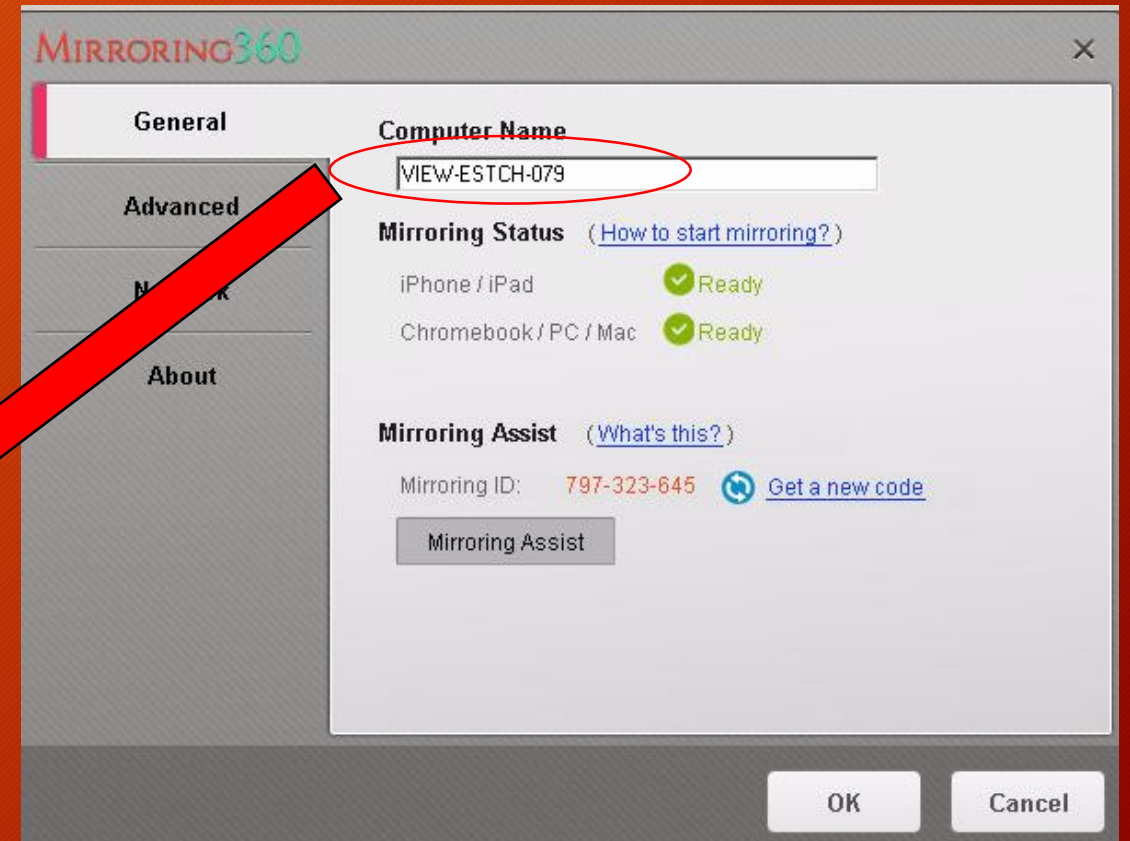

Cancel **OK**

MIRRORING360

General

Computer Name: VIEW-ESTCH-079

Mirroring Status ([How to start mirroring?](#))

- iPhone / iPad ✓ Ready
- Chromebook / PC / Mac ✓ Ready

Mirroring Assist ([What's this?](#))

Mirroring ID: **797-323-645** [Get a new code](#)

Mirroring Assist

OK **Cancel**

*On your iPad

Plainedge Mirroring 360

6) In the Mirroring Assist App select the Computer Name

*On your iPad

Plainedge Mirroring 360

7) Swipe up for Airplay and scroll to your 'Computer Name'. Swipe mirroring on so it turns green.

Plainedge Mirroring 360

Your device should be connected and showing on your computer screen. If you have any questions, feel free to put in a ticket.

The screenshot displays a Windows desktop environment with a blue background. The taskbar at the bottom includes the Start button and icons for Internet Explorer, Google Chrome, VLC media player, and a red 'S' icon. The desktop contains several icons: Libraries, Easy Interactive..., VLC media player, Recycle Bin, Excel 2013, Word 2013, Internet Shortcuts, Google Chrome, Desktops random, Gradebook Login, Internet Explorer, Mozilla Firefox, Application Shortcuts, Disconnect From VMware, and PowerPoint 2013. A window titled 'Kevin's iPhone' is open, mirroring an iPhone screen. The iPhone screen shows a Facebook page for 'Plainedge UFSD School' with 868 likes and a video thumbnail of a school event.