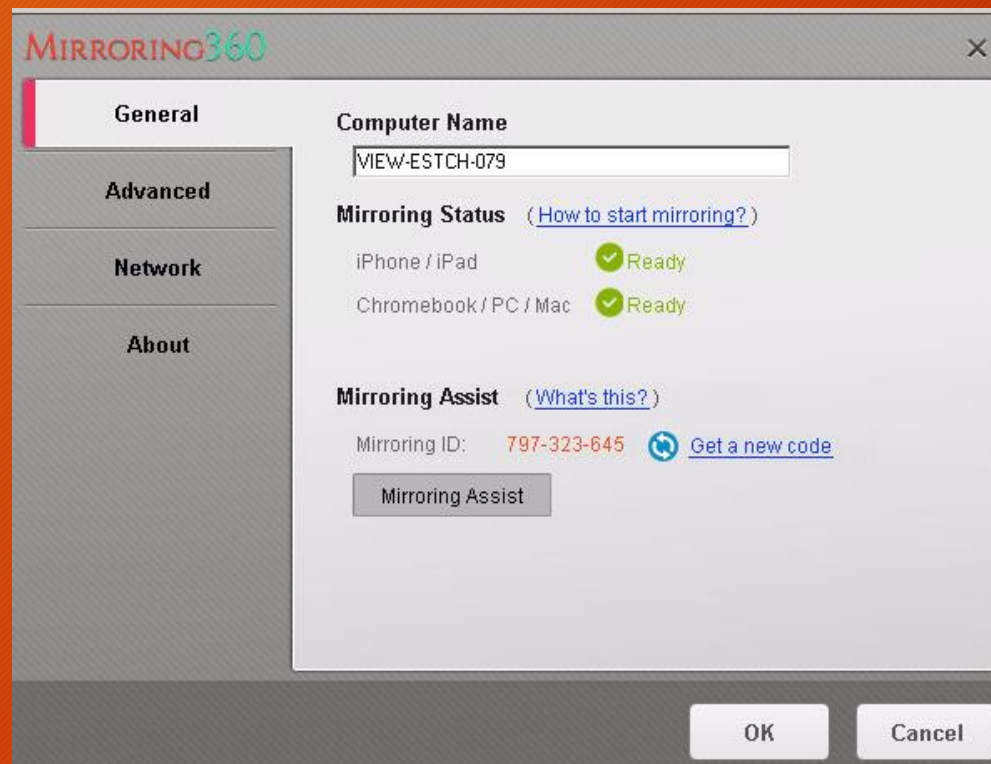

Plainedge Mirroring 360

The New Method for Displaying Your iPad

Plainedge Mirroring 360

1) Open 'Mirroring360' from the Applications Folder on your desktop.

***On your
computer**

*On your iPad

Plainedge Mirroring 360

2) Download and open the Mirroring Assist App on your iPad.

NOTE: *If the app is not on your iPad you can download it for free from the 'App Catalog on your home screen

*On your iPad

Plainedge Mirroring 360